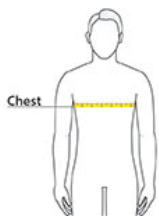

## PRODUCT MEASUREMENTS

	XS	S	M	L	XL
Chest	16	17	18	19	20
Body Length at Back	20 1/2	22	23 1/2	25	26 1/2
Sleeve Length from Center Back	13 1/2	14 1/2	15 1/2	16 1/2	17 1/2

**Chest:** Measured across the chest one inch below armhole when laid flat.

**Body Length at Back:** Measured from high point shoulder to finished hem at back.

**Sleeve Length from Center Back:** Measure from Center Back neck to shoulder point to sleeve hem.

## SIZE CHARTS

	XS	S	M	L	XL
Size	4	6/8	10/12	14/16	18/20

## HOW TO MEASURE

---